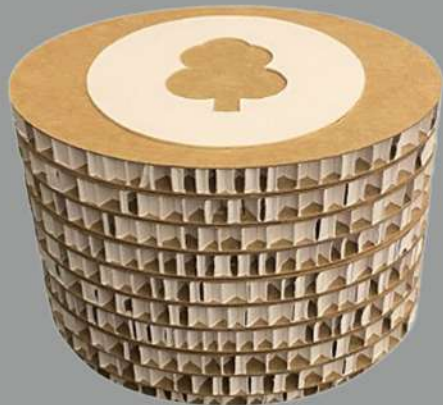

ART. MINI URNA APOLLO/ESD

MISURE URNA: cm 10 x 10 x h 10
CAPACITÀ URNA: Lt 0,25
MISURE INSERTO: cm 6 x 6
PESO URNA: 100 gr
MISURE SCATOLA: cm 13 x 13 x h 13
COLORI: AVANA / AVANA-NERO / BIANCO-AVANA

MESURES DE L'URNE: cm 10 x 10 x h 10 cm
CAPACITÉ DE L'URNE : 0,25 litres
MESURES DE L'INSERTION: 6 x 6 cm
POIDS DE L'URNE : 100 gr
MESURES DE LA BOÎTE: 13 x 13 x h 13 cm
COULEURS: HAVANE / HAVANE-NOIR / BLANC-HAVANE

URN MEASURES: cm 10 x 10 x h 10 cm
URN CAPACITY: 0,25 litres
INSERT MEASUREMENTS: 6 x 6 cm
URN WEIGHT: 100 gr
BOX MEASURES: 13 x 13 x h 13 cm
COLORS: HAVANA / HAVANA-BLACK / WHITE-HAVANA

ART. MINI URNA OPI / ESD

MISURE URNA: cm 14 x 11 x h 20
CAPACITÀ URNA: Lt 0,30
MISURE INSERTO: Ø cm 9
PESO URNA: 120 gr
MISURE SCATOLA: cm 13 x 13 x h 13
COLORI: AVANA / AVANA-NERO / BIANCO-AVANA

MESURES DE L'URNE: cm 14 x 11 x h 20
CAPACITÉ DE L'URNE : 0,30 litres
MESURES DE L'INSERTION: Ø cm 9
POIDS DE L'URNE : 120 gr
MESURES DE LA BOÎTE: 13 x 13 x h 13 cm
COULEURS: HAVANE / HAVANE-NOIR / BLANC-HAVANE

URN MEASURES: cm 14 x 11 x h 20 cm
URN CAPACITY: 0,30 litres
INSERT MEASUREMENTS: Ø cm 9
URN WEIGHT: 120 gr
BOX MEASURES: 13 x 13 x h 13 cm
COLORS: HAVANA / HAVANA-BLACK / WHITE-HAVANA